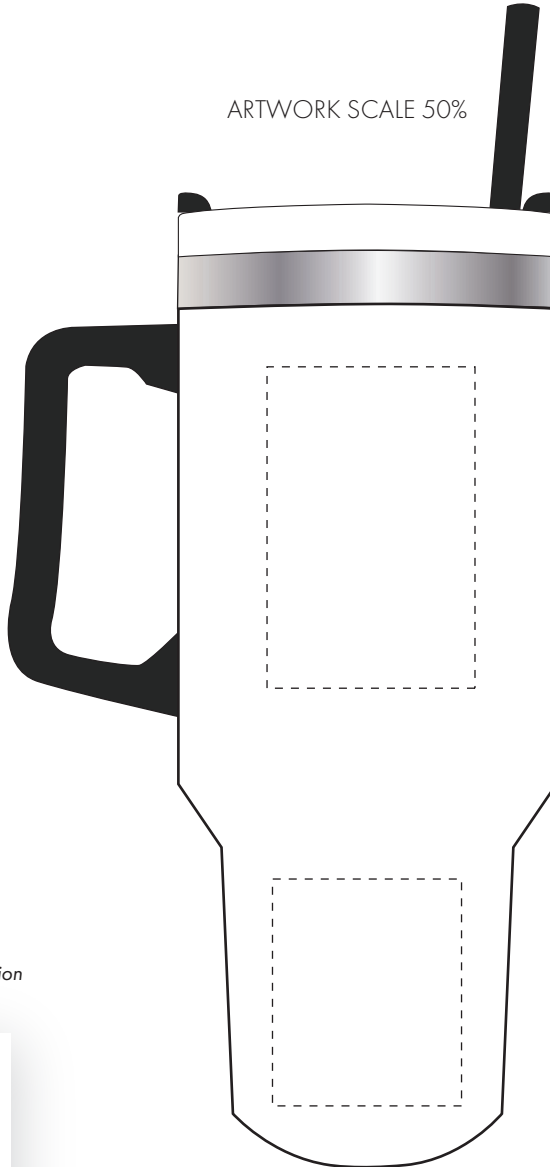

Your Ref:	Quantity:	Product Code: MG2024
Our Ref:	Version: 1	Product Colour: WHITE

**PRINTING CONCERNS:****PRODUCT INFO: LOGO MAY NOT LINE UP TO STRAW**

We stock this item in the following colours

**PANTONE REFERENCE(S)**

● ENGRAVED

ARTWORK SCALE 100%

Max top engrave area: 55mm x 85mm

ARTWORK SCALE 50%

ARTWORK SCALE 100%

Max Bottom engrave area: 50mm x 60mm

Product Image for visualisation  
- colours may vary

The dashed line is to demonstrate print area and will not appear on your printed item